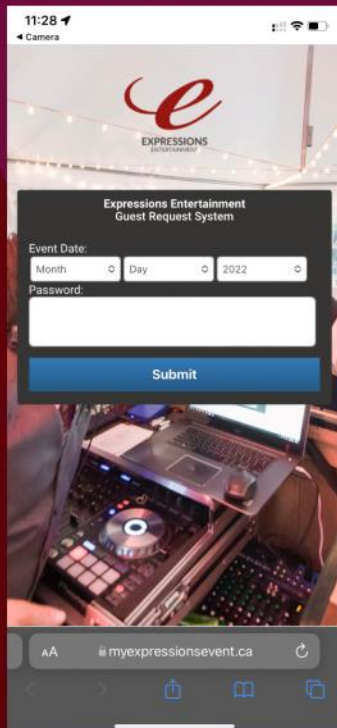

* Request the DJ that best suits your party. Subject to Availability.

EXPRESSIONS
ENTERTAINMENT

music & requests

40,000+ Songs on the drive
We actually **PLAY** requests
Both clients & guests can pre-request
music via myexpressionsevent.ca
Open mix format
Video options
Zero music streamed (no dropouts)